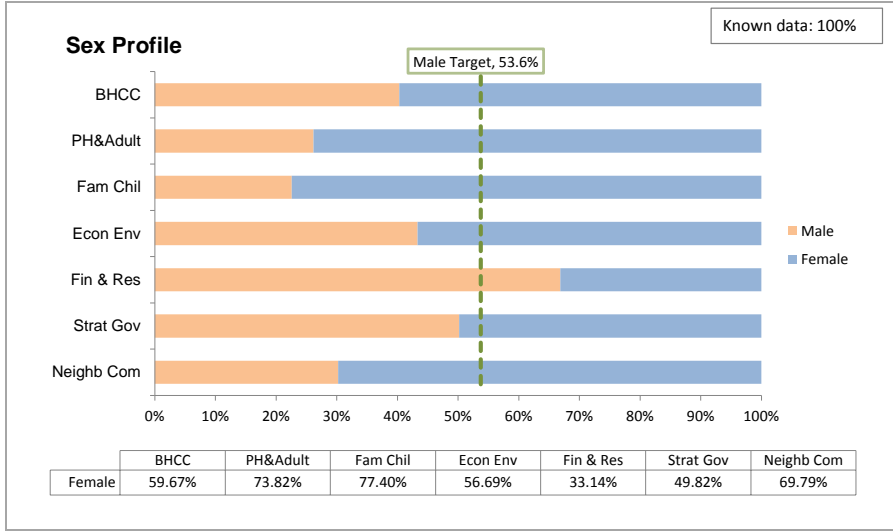

Workforce Equality Profile - As at end of March 2018 - BHCC

Sex Profile and Age Profile

Religion or Belief Profile